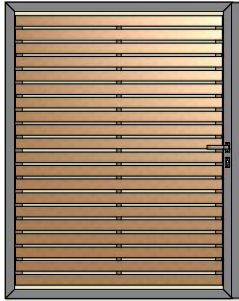

Woodline

Trespa® Meteor®

screen mat

ALU-metal sheets

metal frame sheets

**Door fillings:**

Woodline: untreated Larch Rhombus lamella 68x20 mm, 15° planed and bevelled, untreated and bolted into the gate frame

Trespa®: HPL Platte von Trespa® Meteor®, t= 6 mm

screen mat: Double bar screen mat, mesh size 50x200 mm

Aluminium perforated: Aluminium perforated sheet with square perforation Qg 20-50

Perforated metal frame : Welded frame from FL40 and Clamping profile from square-section tube 40 mm, Filling of Perforated steel sheet with square perforation Qg 20-50