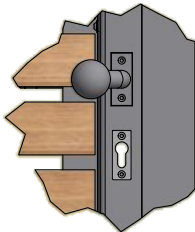

Woodline

Trespa® Meteor®

screen mat

ALU-metal sheets

metal frame sheets

**Door fillings:**

Woodline: untreated Larch Rhombus lamella 68x20 mm, 15° planed and bevelled, untreated and bolted into the gate frame

**Fittings:**

Handle:

inside/outside/fixing/moving

Ball handle:

inside/outside/fixing/moving

Fixed or moving ball handle

Handle (Fixed or moving)

combination Ball handle/Handle

Double lock: for 2 profile cylinders

Double lock: for 1 PC incl. triangular fire brigade or refuse key

Panic lock mit panic function

**Lock types:**

Double lock: for 2 profile cylinders

Double lock: for 1 profile cylinder incl. triangular fire brigade or refuse key