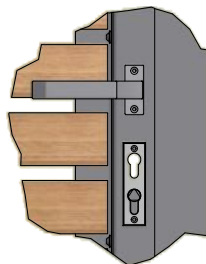

**Fittings:**

Handle:

inside/outside/fixing/moving

Ball handle:

inside/outside/fixing/moving

Fixed or moving ball handle

Handle (Fixed or moving)

combination Ball handle/Handle

Double lock: for 2 profile cylinders

Double lock: for 1 PC incl. triangular fire brigade or refuse key

Panic lock mit panic function

**Lock types:**

Double lock: for 2 profile cylinders

Double lock: for 1 profile cylinder incl. triangular fire brigade or refuse key