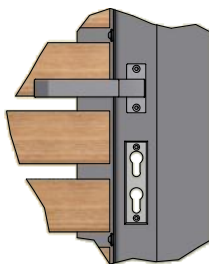

Trespa®: HPL Platte von Trespa® Meteor®, t= 6 mm

screen mat: Double bar screen mat, mesh size 50x200 mm

Aluminium perforated: Aluminium perforated sheet with square perforation Qg 20-50

Perforated metal frame : Welded frame from FL40 and Clamping profile from square-section tube 40 mm, Filling of Perforated steel sheet with square perforation Qg 20-50

**Fittings:**

Handle:

inside/outside/fixing/moving

Ball handle:

inside/outside/fixing/moving

Fixed or moving ball handle

Handle (Fixed or moving)

combination Ball handle/Handle

Double lock: for 2 profile cylinders

Double lock: for 1 PC incl. triangular fire brigade or refuse key

Panic lock mit panic function

**Lock types:**

Double lock: for 2 profile cylinders

Double lock: for 1 profile cylinder incl. triangular fire brigade or refuse key