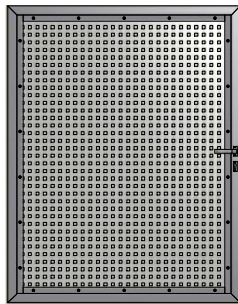

Woodline

Trespa® Meteor®

screen mat

ALU-metal sheets

metal frame sheets

**Door fillings:**

Woodline: untreated Larch Rhombus lamella 68x20 mm, 15° planed and bevelled, untreated and bolted into the gate frame

Trespa®: HPL Platte von Trespa® Meteor®, t= 6 mm

screen mat: Double bar screen mat, mesh size 50x200 mm

Aluminium perforated: Aluminium perforated sheet with square perforation Qg 20-50

Perforated metal frame : Welded frame from FL40 and Clamping profile from square-section tube 40 mm, Filling of Perforated steel sheet with square perforation Qg 20-50