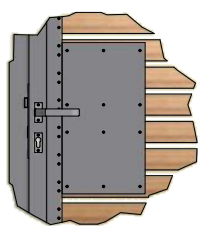

Finger protection Woodline