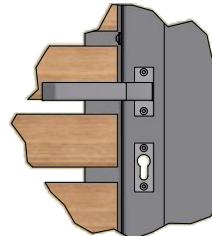

Woodline

Trespa® Meteor®

screen mat

ALU-metal sheets

metal frame sheets

**Door fillings:**

Woodline: untreated Larch Rhombus lamella 68x20 mm, 15° planed and bevelled, untreated and bolted into the gate frame

Trespa®: HPL Platte von Trespa® Meteor®, t= 6 mm

screen mat: Double bar screen mat, mesh size 50x200 mm

Aluminium perforated: Aluminium perforated sheet with square perforation Qg 20-50

Perforated metal frame : Welded frame from FL40 and Clamping profile from square-section tube 40 mm, Filling of Perforated steel sheet with square perforation Qg 20-50

**Fittings:**

Handle:

inside/outside/fixing/moving

Ball handle:

inside/outside/fixing/moving

Fixed or moving ball handle

Handle (Fixed or moving)

combination Ball handle/Handle

Double lock: for 2 profile cylinders

Double lock: for 1 PC incl. triangular fire brigade or refuse key

Panic lock mit panic function

**Lock types:**

Double lock: for 2 profile cylinders

Double lock: for 1 profile cylinder incl. triangular fire brigade or refuse key