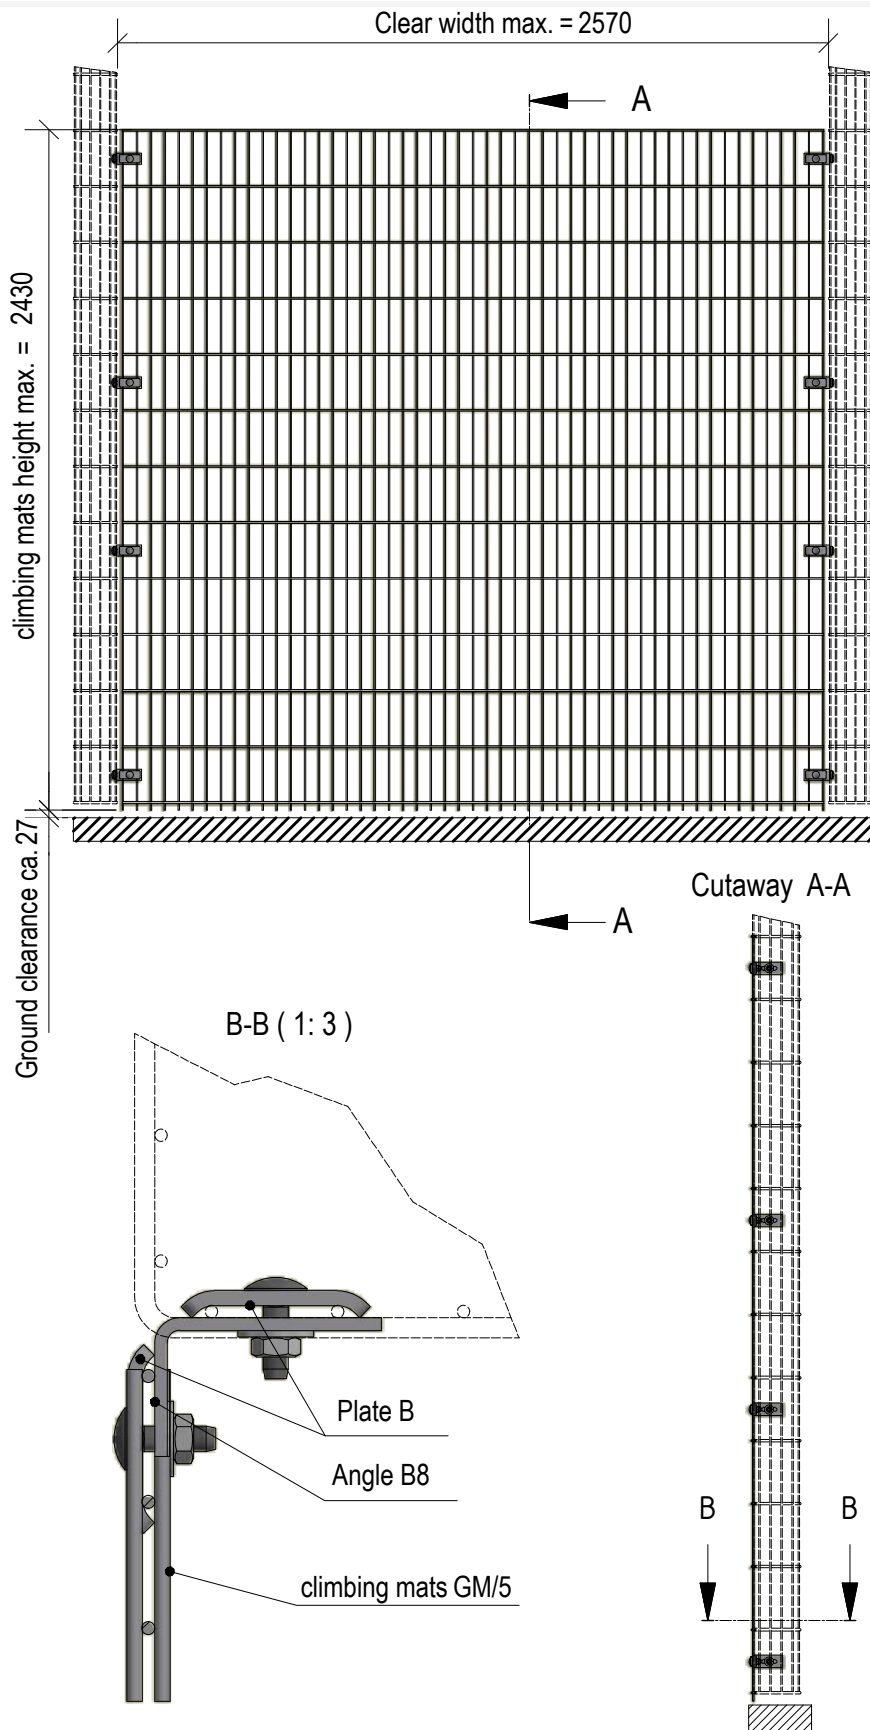

Data Sheet GB 323 Side cladding type climbing mats

Urbane Systeme

Product description:

Double bar screen mat,
 mesh size 50x200 mm

Horizontal wires: 2 x 6 mm

Vertical wires: 1 x 5 mm

Bottom overlap approx. 24 mm

Max. element height: 2430 mm

Max. element width: 2505 mm

Fastening to the supports with
 retainer bracket and clamping plate

Screws A2